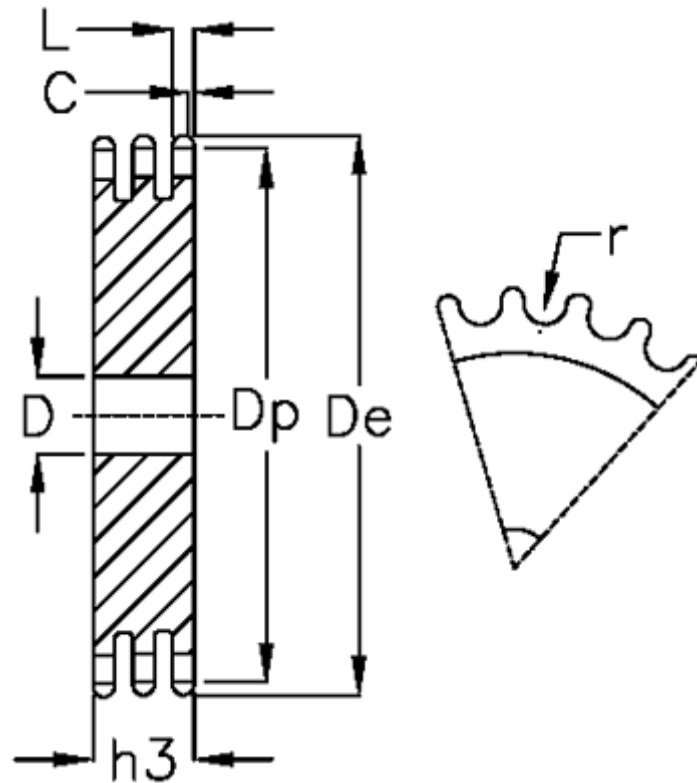

Article number: 616023009021

Description: Plate wheel 20 B-3 Z=21 triplex

Measures

C	= 4
D	= 25
De	= 228.2
Dp	= 213.04
For chain size	= 1 1/4 x 3/4
For chain type	= 20 B-3
h3	= 91
L	= 18.2

Number of teeth	= 21
r	= 19.05